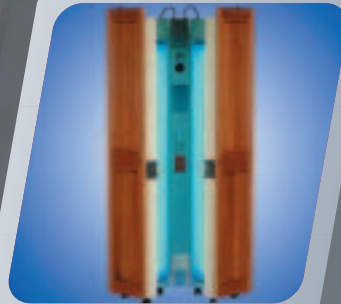

**Looks good...
on your schedule**

Get the tan you want whenever you want, in less time, and in the comfort and privacy of your own home.