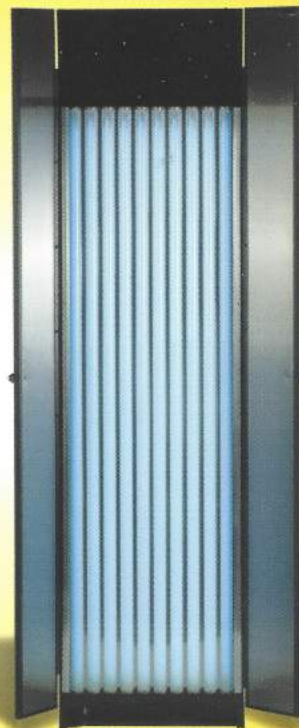

Harness the power of the sun with the most compact, space-saving and affordable way to tan at home.

SAVE space.

SAVE time.

SAVE money.

Your home-tanning options are

Looking Good

Express Tan™ 1000
BY PEACOCK TANNING SYSTEMS

Closed

Open

ExpressTan™ 1000
Home Tanning System
(Patent-pending)

Looks good... in your home

Doors close up flat against the wall when not in use and come in a broad range of attractive styles to match any decor.